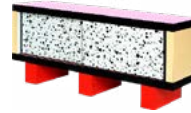

TERRAZZO _16514
cm 144x46 h.68 |
56,69"x18,11" h.26,77"

Packing: 1 pcs | 1 pc € 1.790,00