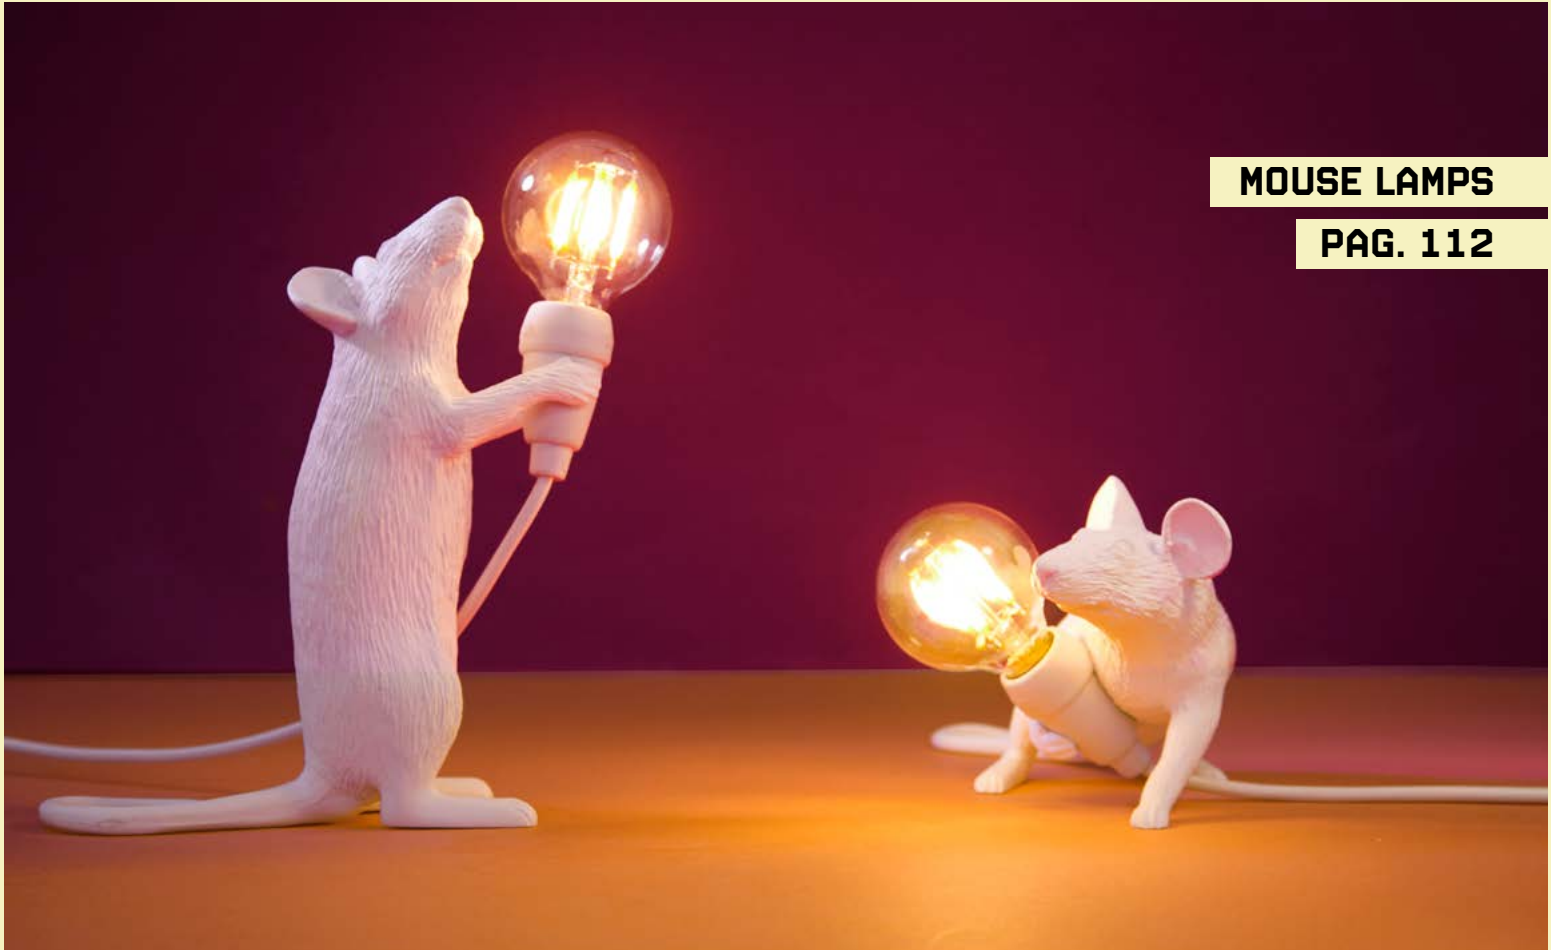

**PAG. 117**

**GRACE AND WONDER LAMPS**

**PAG. 117**

**MONKEY COLLECTION**

**PAG. 113**

**MOUSE LAMPS**  
**PAG. 112**

A white, glowing mannequin of a young girl stands in front of a weathered, dark wooden door. She is holding a glowing yellow sphere in her hands. The mannequin has a soft, ethereal glow emanating from its chest and face. The door behind her is aged and features several dark, round knobs or handles. The overall scene is set in a rustic, possibly outdoor or semi-outdoor, environment.