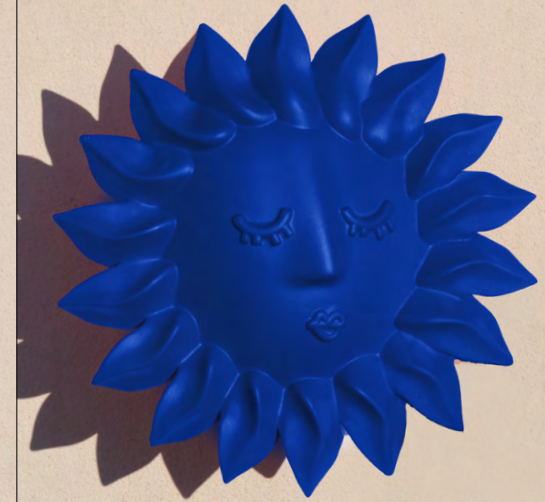

Art.11534B_SUN

€50   £45 $70   €41,67
EX-VAT

Magna Graecia

New items in blue

Design: Seletti + Antonio Aricò

Material: Terracotta

Size: Different sizes

Specs: